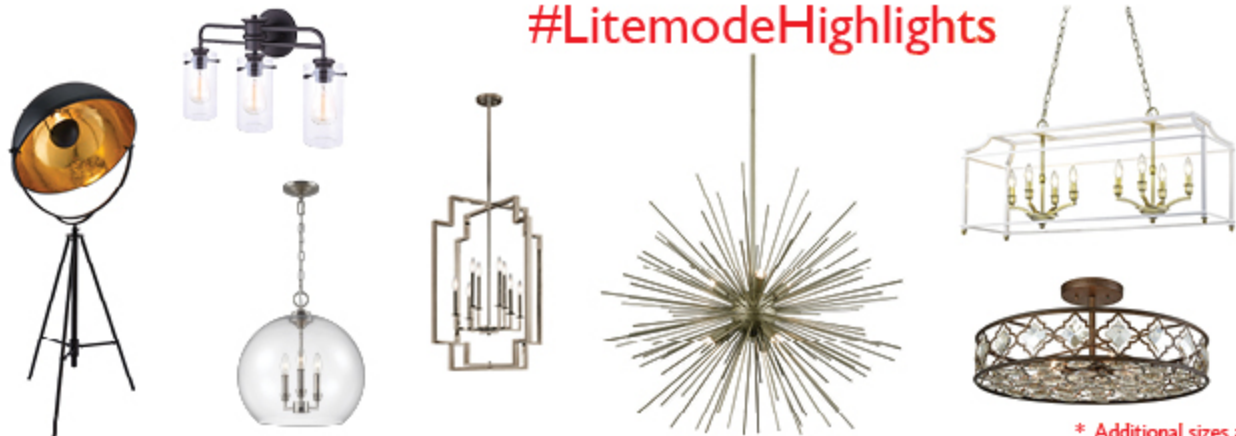

SAVINGS INTO THE NEW YEAR!

40% OFF

On Regular Priced In Stock Sconces, Vanity & Outdoor Lighting
Dec. 27th, 2017 - Jan. 27th, 2018

#LitemodeHighlights

* Additional sizes and finishes available on select items.

For every participating light bulb purchased, until Dec. 31st, Litemode will donate $2 to the "Shining Through Centre for Children with Autism"

Shining Through Centre

EDUCATING CHILDREN WITH AUTISM